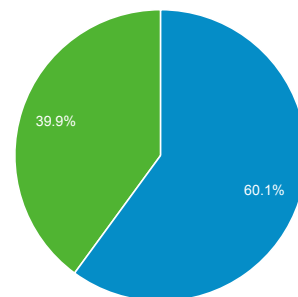

Jul 1, 2014 - Jul 31, 2014

Audience Overview

All Sessions
100.00%

+ Add Segment

Overview

Sessions
366,176

Users
174,151

Pageviews
1,752,644

Pages / Session
4.79

Avg. Session Duration
00:04:40

Bounce Rate
51.42%

% New Sessions
39.90%

Returning Visitor (blue) New Visitor (green)

Language	Sessions	% Sessions
1. sk	214,897	58.69%
2. sk-sk	64,302	17.56%
3. cs	30,259	8.26%
4. en-us	29,519	8.06%
5. en	8,716	2.38%
6. cs-cz	5,919	1.62%
7. en-gb	3,056	0.83%
8. hu	1,658	0.45%
9. de	1,554	0.42%
10. hu-hu	1,516	0.41%